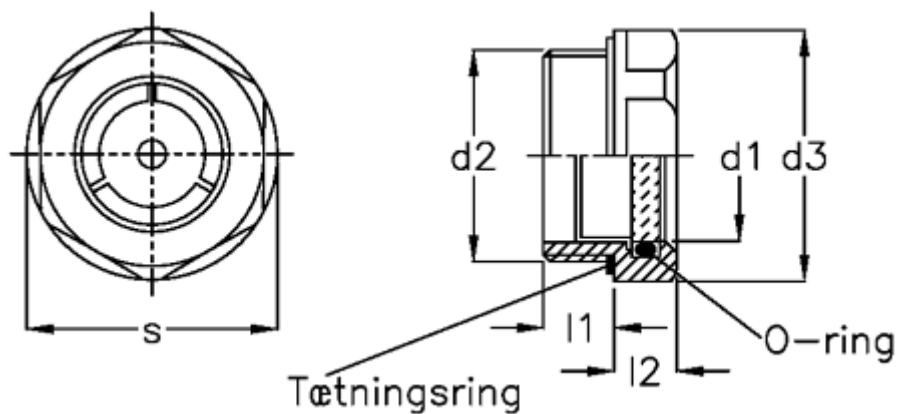

Data Sheet

Article number: 20903550

Description: E+G Oil level sight glass (high temp.)
GN 743.1-32-M40x1,5-B

Measures

d1	= 32
d2	= M40x1,5
d3	= 50
l1	= 12.0
l2	= 9.0
Max pressure	= 6 Bar
s	= 46